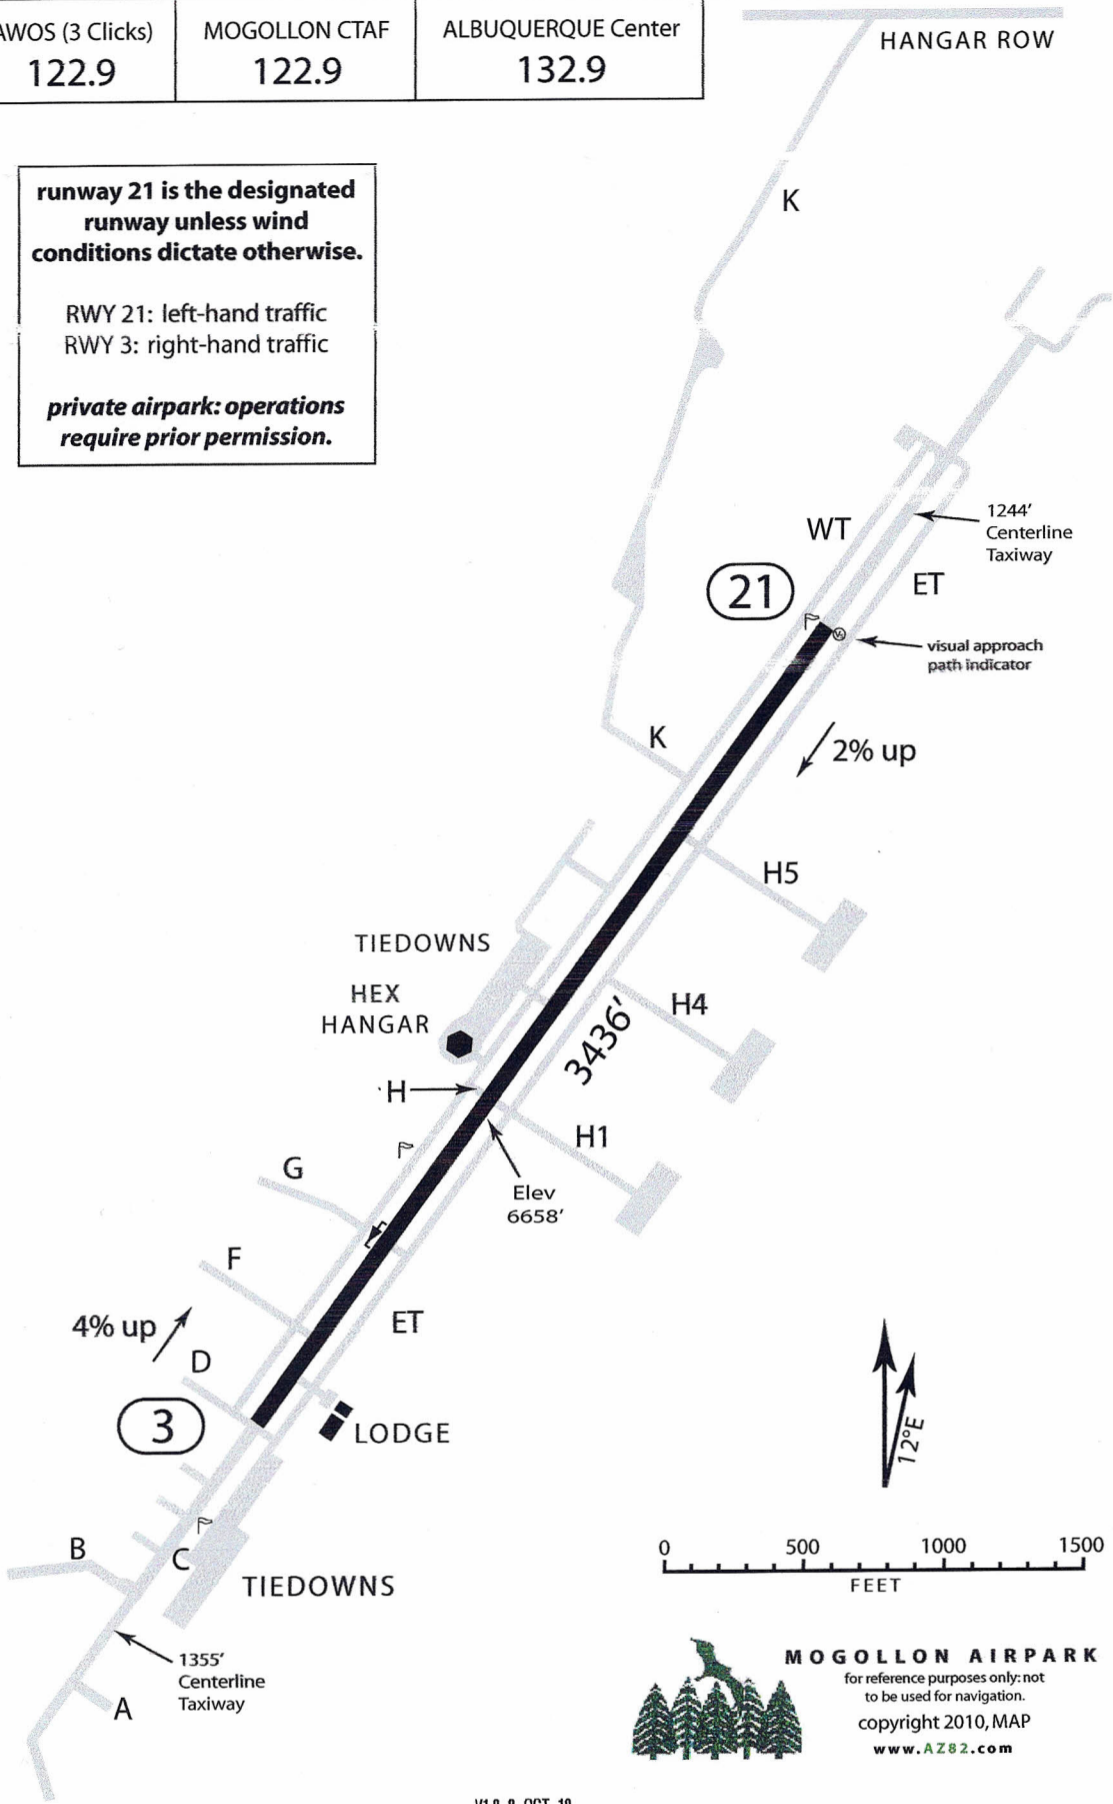

AZ82

Apt Elev 6658'

N34 23.50 W110 31.45

OVERGAARD, ARIZ

MOGOLLON AIRPARK

|                          |                        |                             |
|--------------------------|------------------------|-----------------------------|
| AWOS (3 Clicks)<br>122.9 | MOGOLLON CTAF<br>122.9 | ALBUQUERQUE Center<br>132.9 |
|--------------------------|------------------------|-----------------------------|

**runway 21 is the designated runway unless wind conditions dictate otherwise.**

RWY 21: left-hand traffic  
RWY 3: right-hand traffic

**private airpark: operations require prior permission.**

V1.0 8 OCT 10